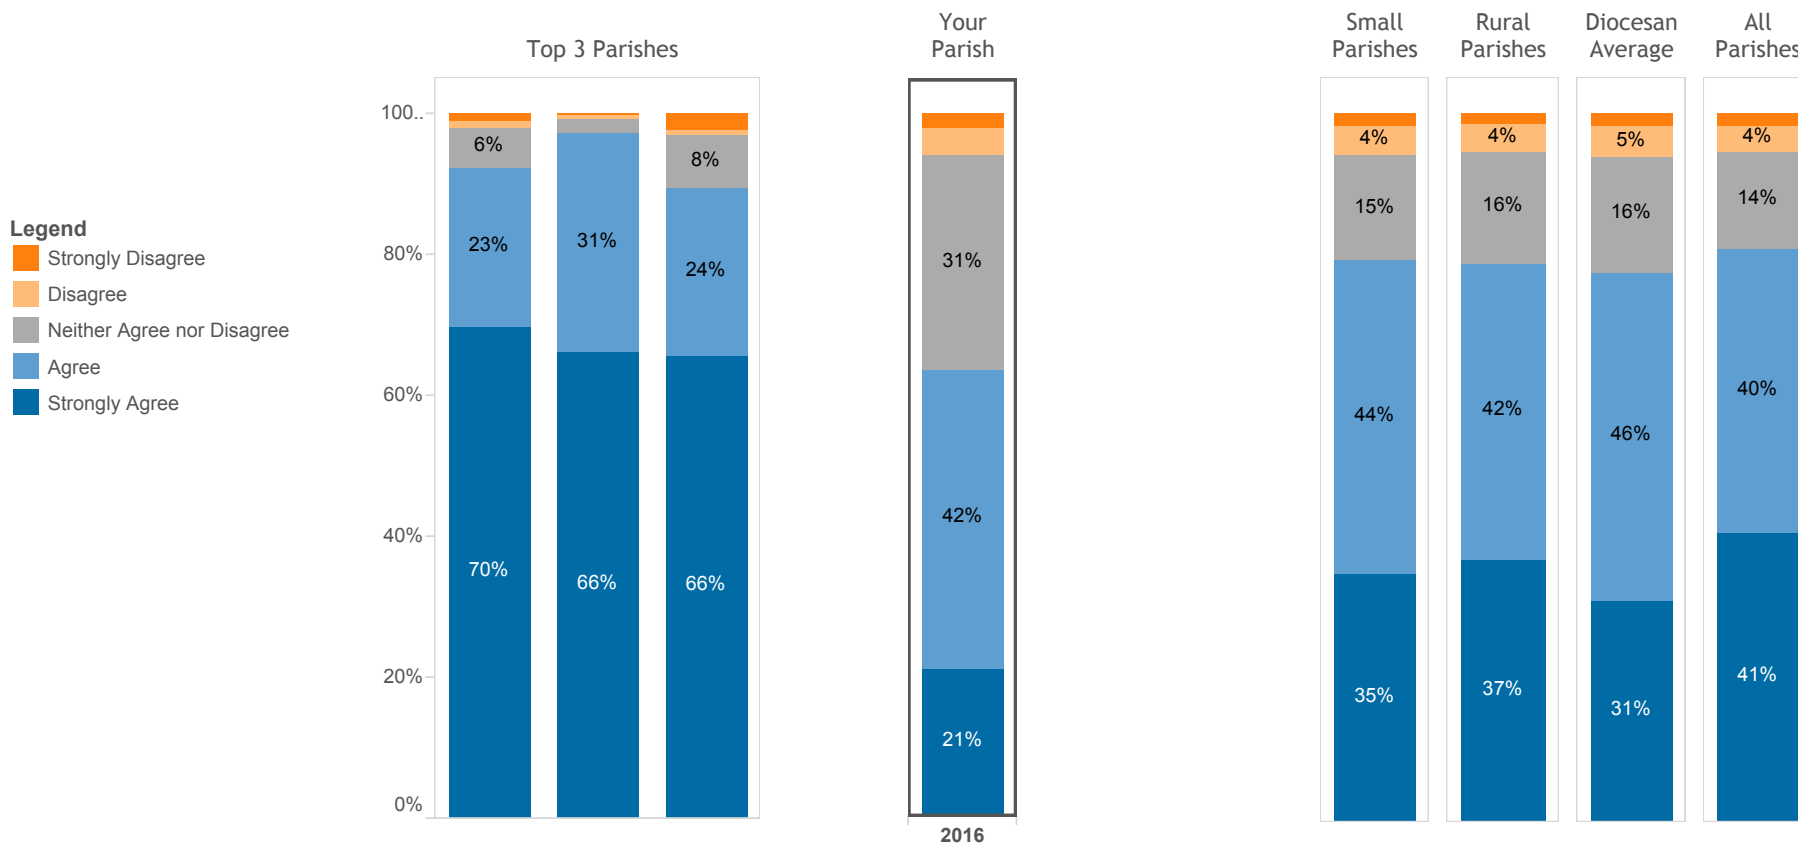

The Primary Purpose of a Parish Is to Help People Grow in Their Relationship with God

In addition to the leadership of the pastor, parishes help parishioners grow spiritually by: 1) forming parishioners as disciples, 2) offering vibrant and engaging Sunday Mass, 3) making them feel welcomed and accepted, 4) preaching that connects to everyday life, and 5) helping them recognize how God works in their lives.

Survey Item:

"My parish helps me grow spiritually as a Catholic"