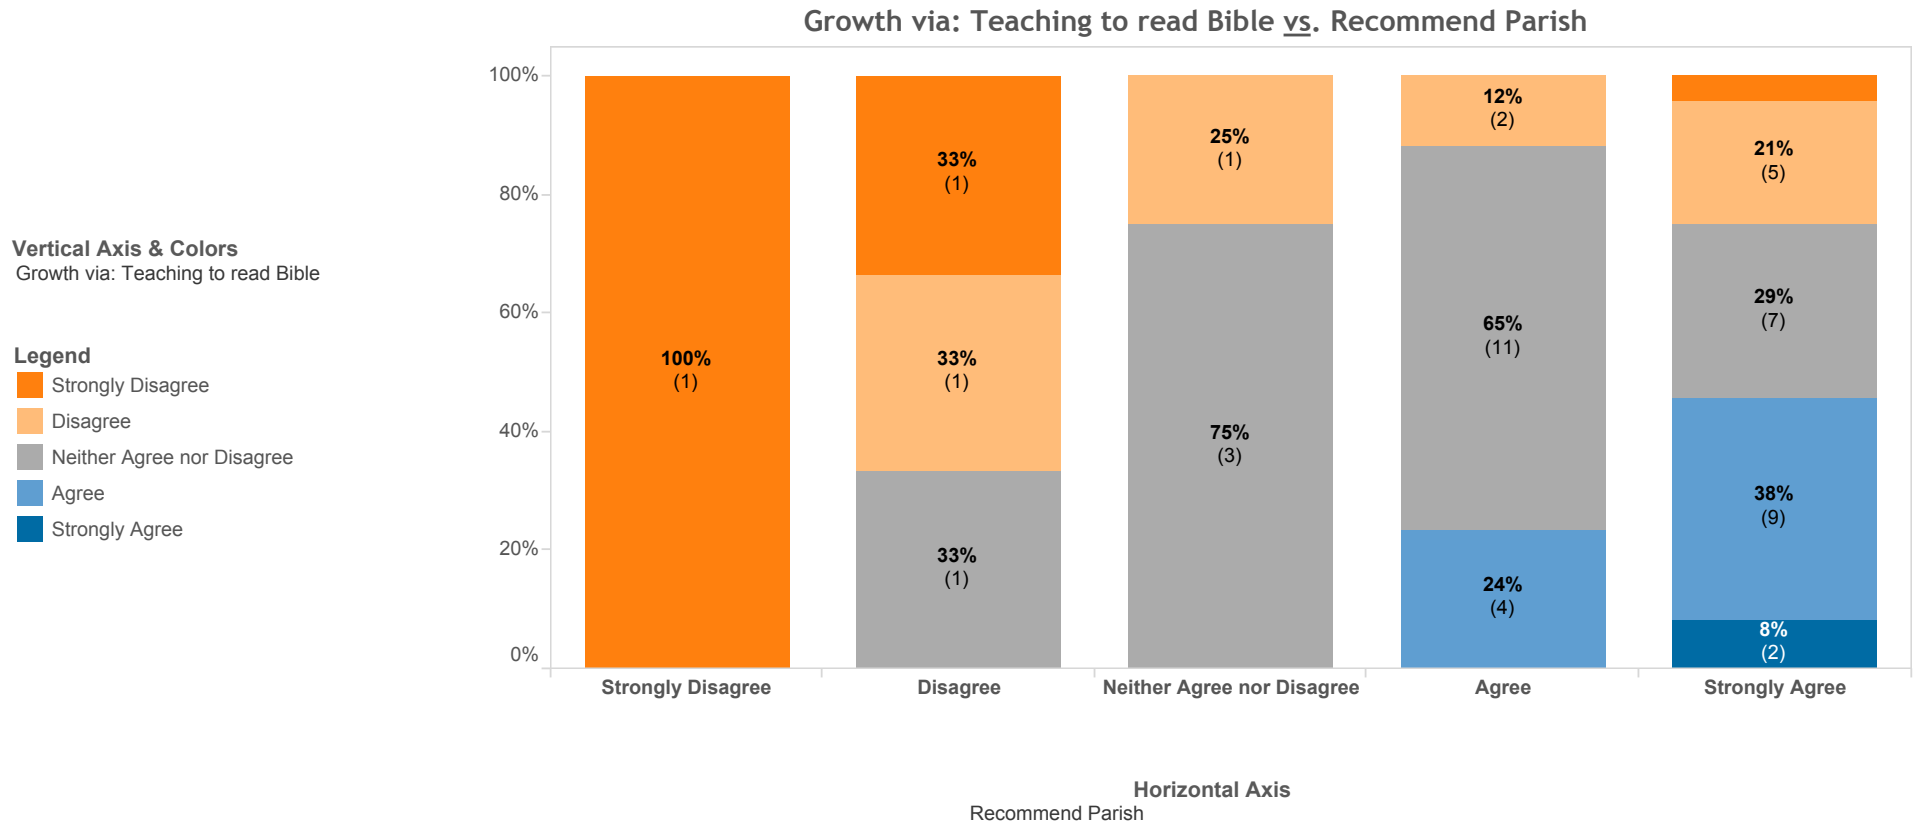

Survey Item:

"Which of the following best describes the pace of your spiritual growth?"

Frequency: Invited someone to Mass

Survey Item
Frequency: Invited someone to Mass

- Legend**
- Never
 - Once or twice a year
 - Quarterly
 - Monthly or more often

Survey Item:

"In the past year... Invited someone to join me for Mass"

Cross Tabulation Bar Chart

Select two questions from the drop down menus along each axis to compare two survey items against each other.