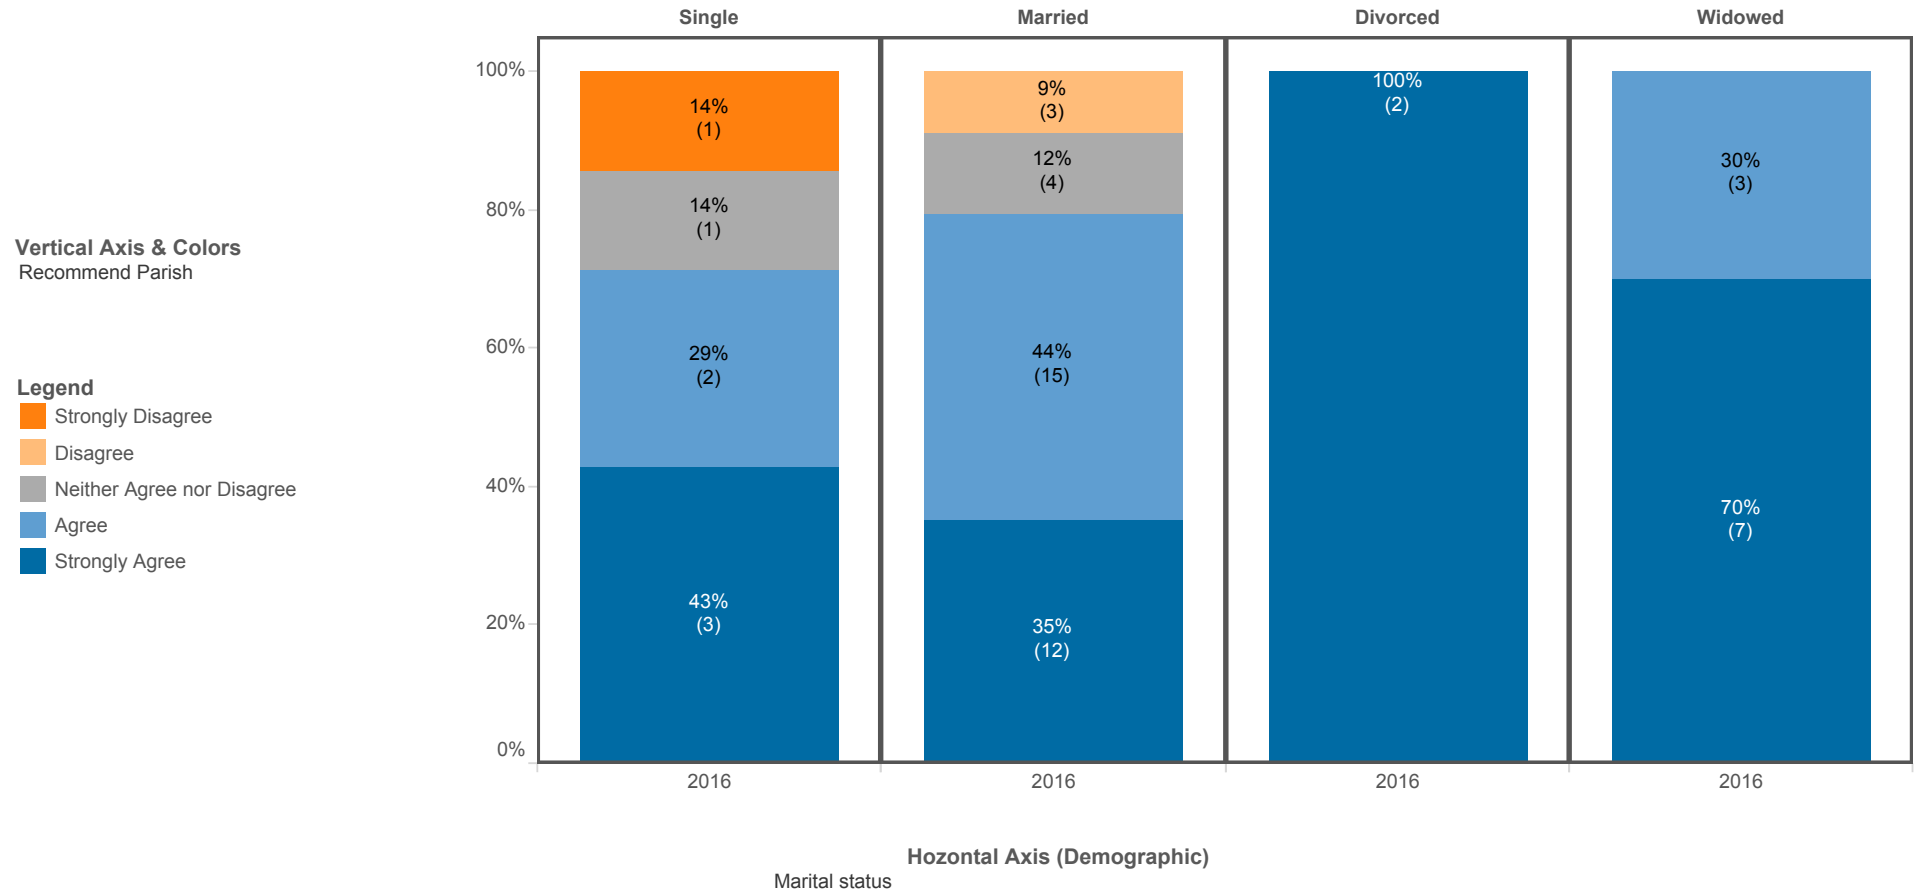

Survey Item:

"In the past year... Invited someone to join me for Mass"

Cross Tabulation Bar Chart

Select two questions from the drop down menus along each axis to compare two survey items against each other.

Select two survey items to compare from the drop down menus along each axis. Color magnitudes represent the number of responses.

Survey Items:

Vertical axis (rows): "I would recommend my parish to a friend"

Horizontal axis (columns): "I would recommend my pastor to a friend"

Demographic Cross Tabulation Bar Chart

Select two questions from the drop down menus along each axis to compare two survey items against each other.