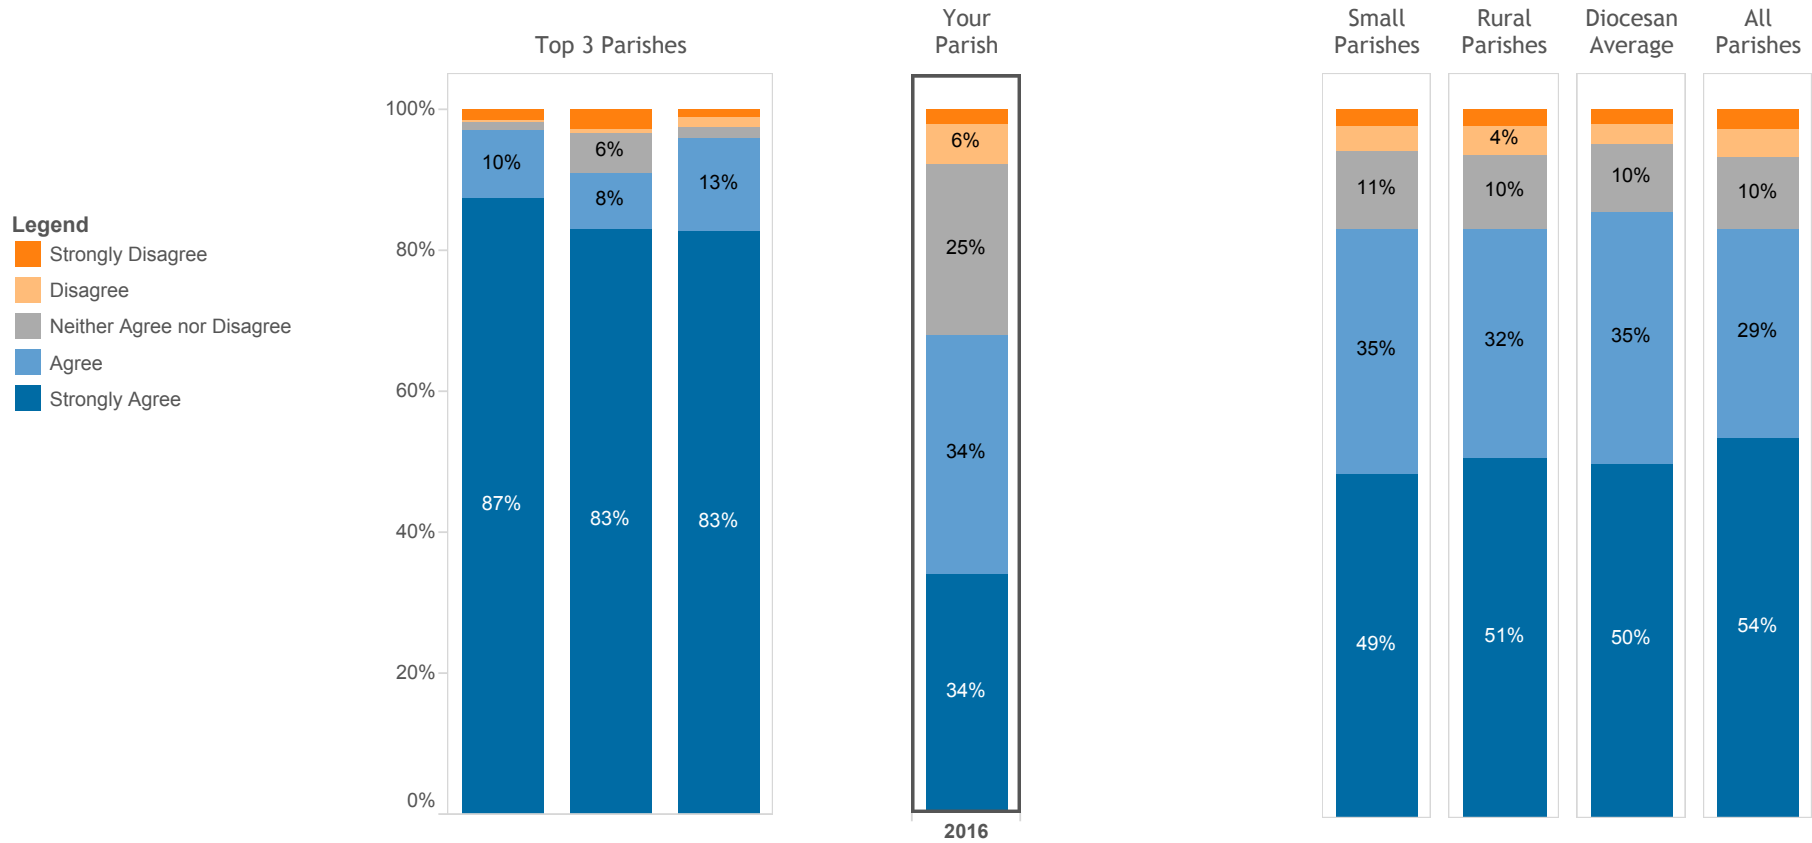

Survey Item:

"I would recommend my parish to a friend"

The Primary Purpose of a Parish Is to Help People Grow in Their Relationship with God

In addition to the leadership of the pastor, parishes help parishioners grow spiritually by: 1) forming parishioners as disciples, 2) offering vibrant and engaging Sunday Mass, 3) making them feel welcomed and accepted, 4) preaching that connects to everyday life, and 5) helping them recognize how God works in their lives.

Survey Item:

"My parish helps me grow spiritually as a Catholic"

The Pastor's Leadership is Essential

More than any other factor, a parishioner's likelihood to recommend the pastor drives their recommendation of the parish and how well they believe the parish helps them grow spiritually.