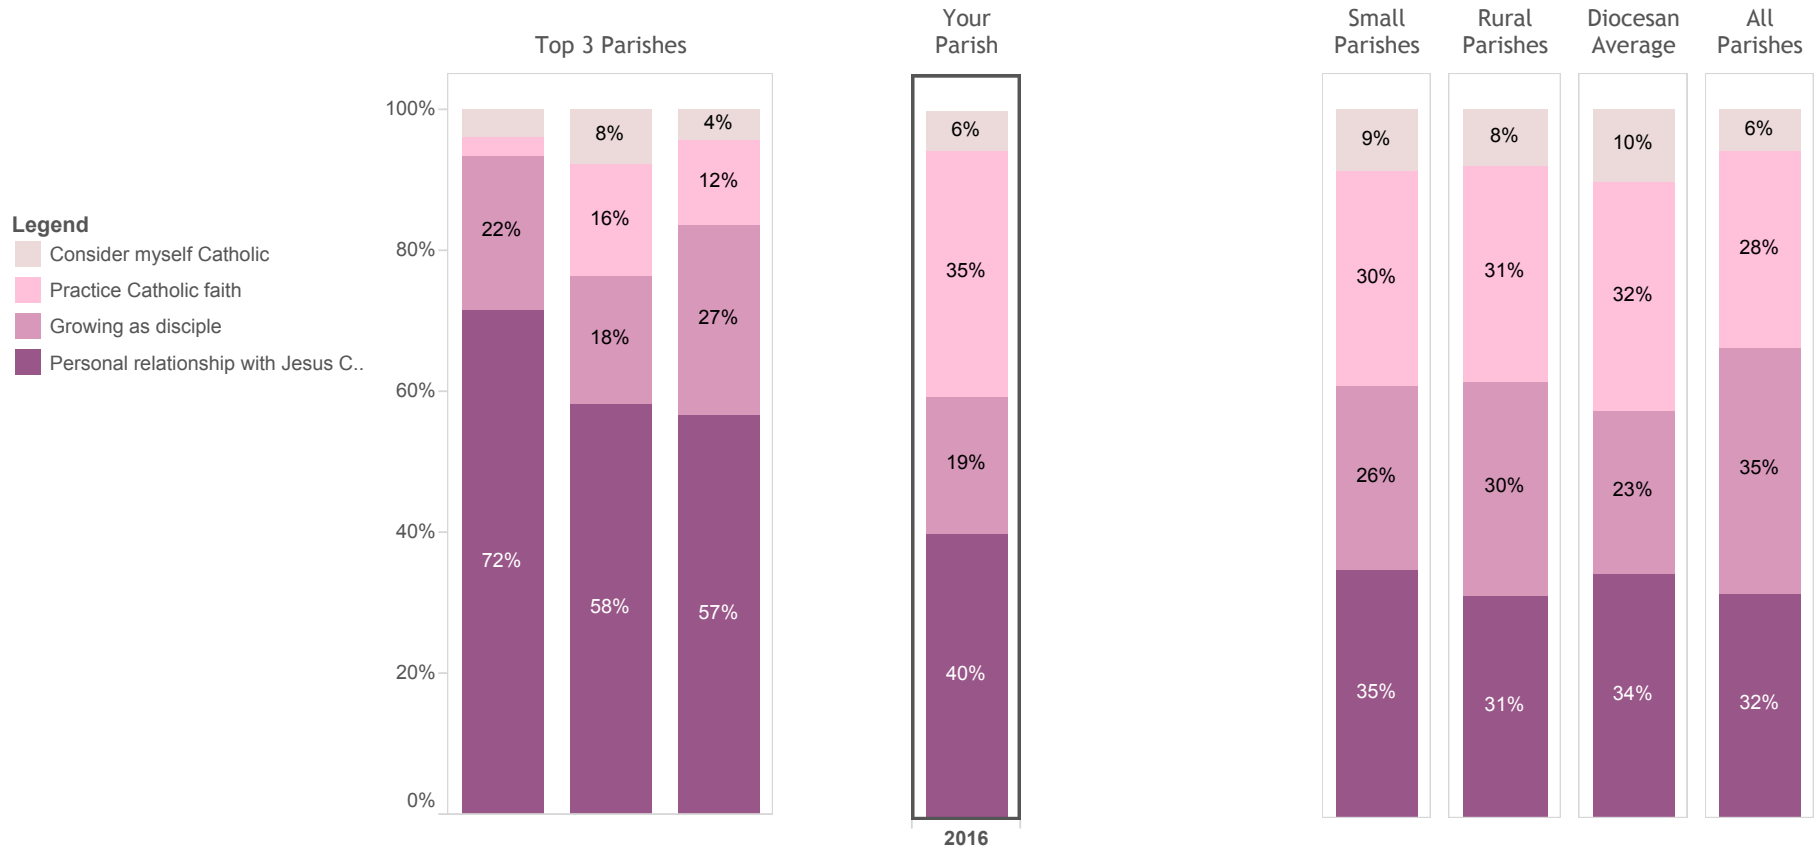

Survey Item:

"In the past year... Shared my personal witness story with another person"

Catholic Journey

Parishes exist to help people grow at every stage of their Catholic Journey.

Survey Item:

"Which of the following best describes where you are on your Catholic journey?"