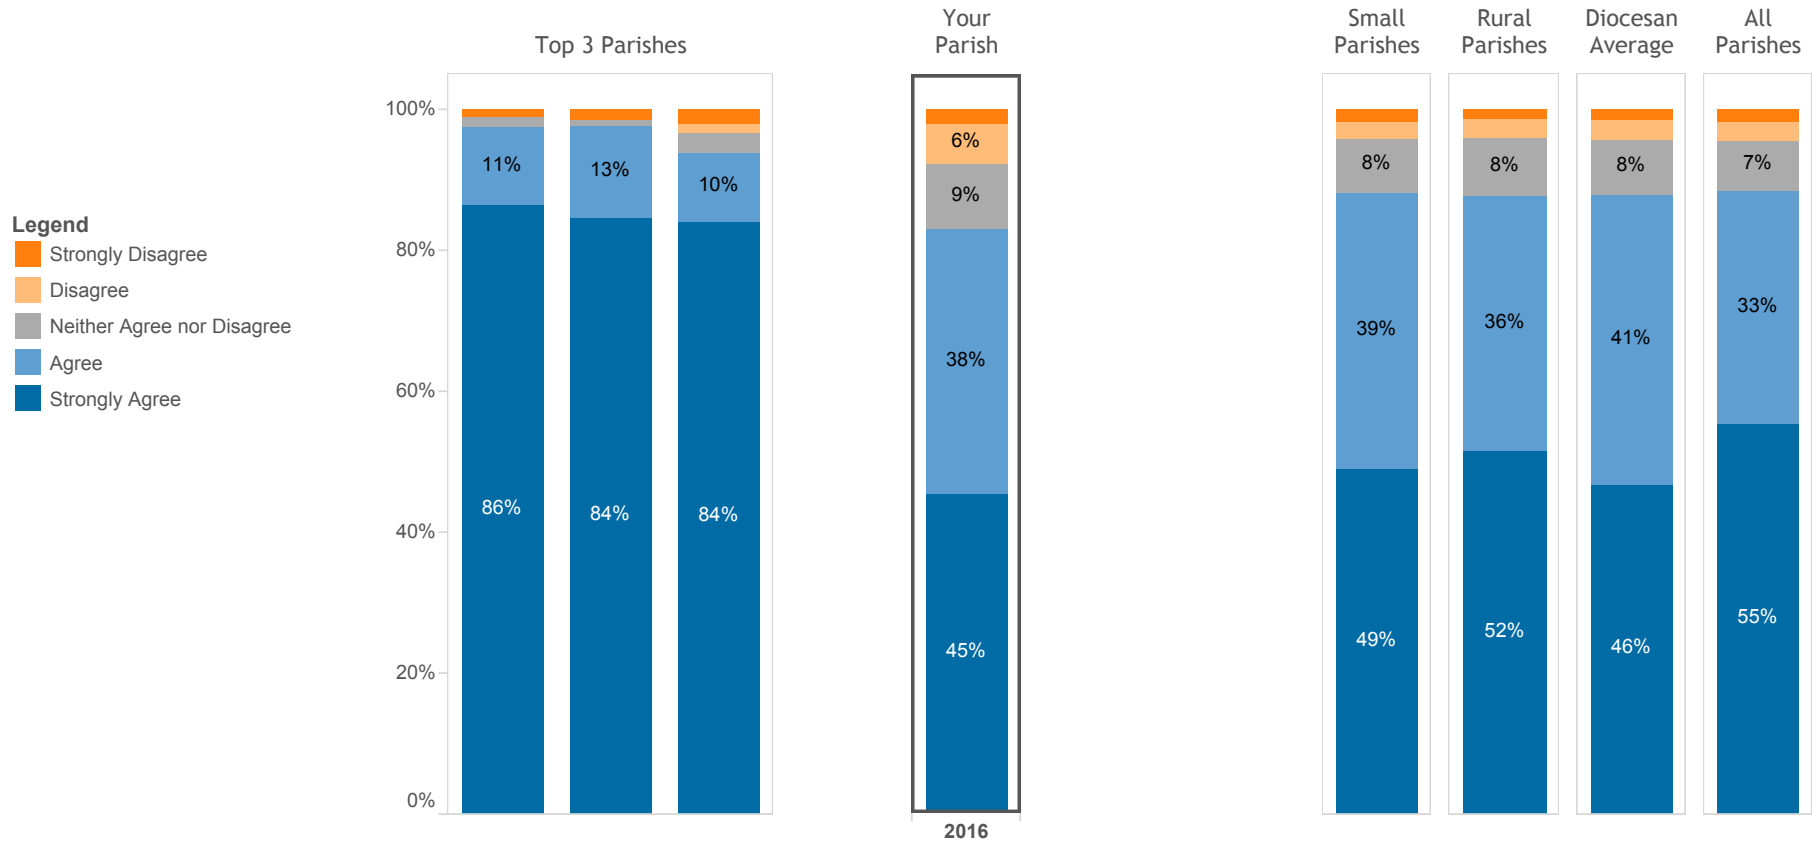

Parishioners Likelihood to Recommend the Parish

The top factors that impact a parishioner's likelihood to recommend the parish: 1) Recommendation of the pastor, 2) offering a vibrant and engaging Sunday Mass, 3) feeling welcomed and accepted, 4) preaching that connects to everyday life, 5) making information accessible, 6) helping them recognize how God is working in their life.

Survey Item:

"I would recommend my parish to a friend"