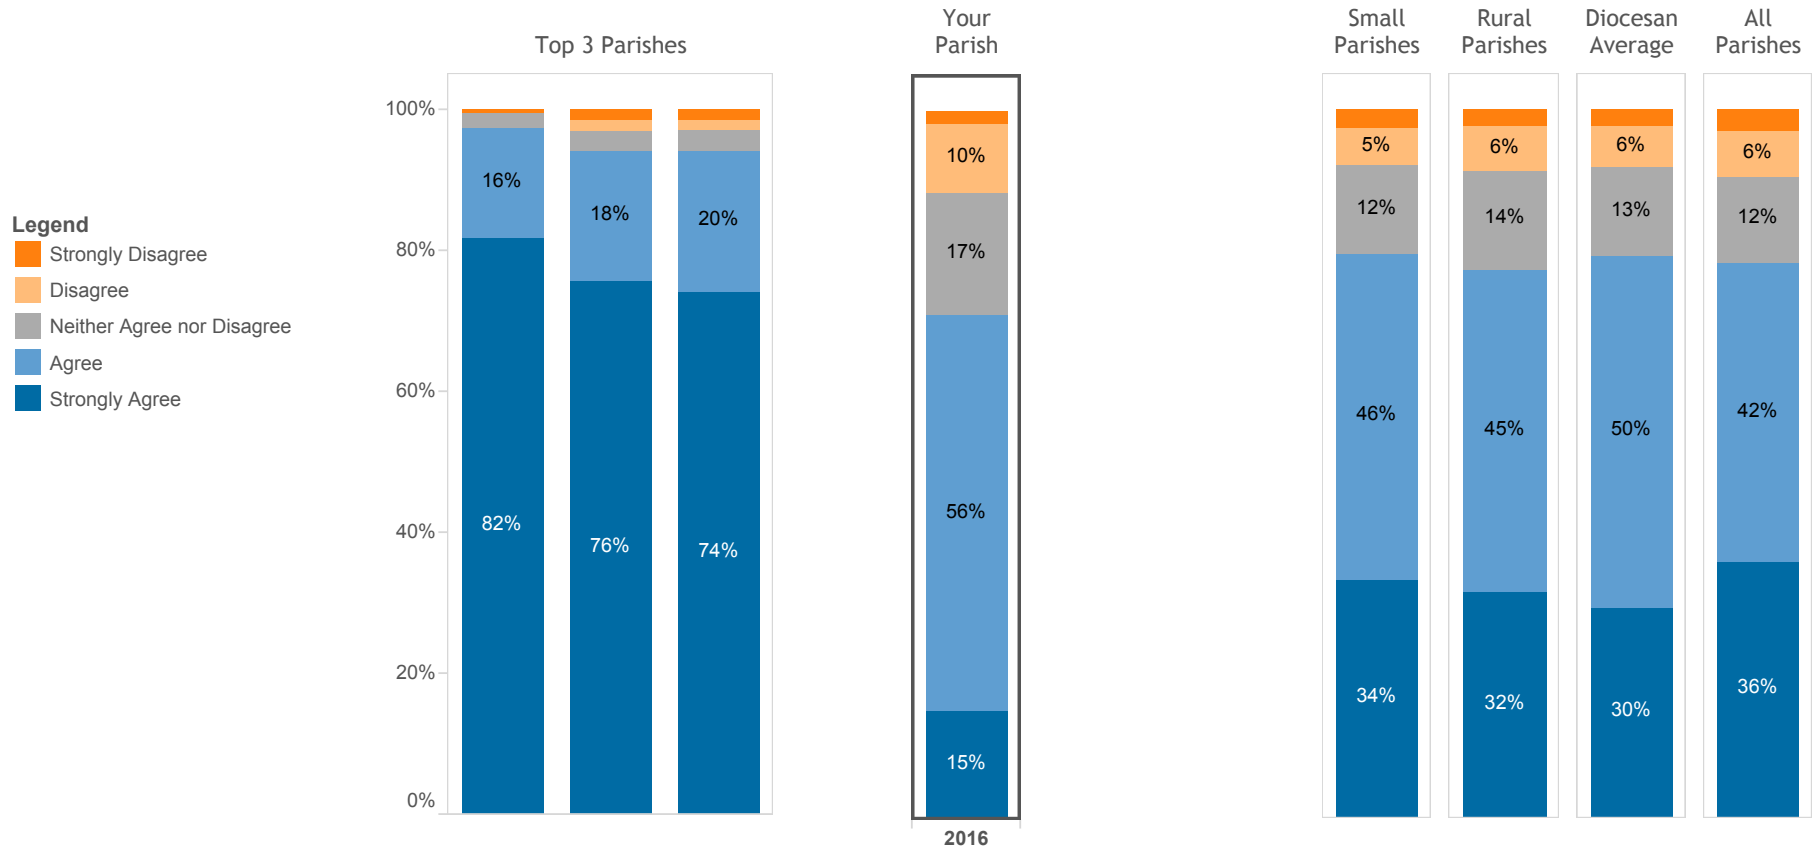

Sunday Mass Matters

Vibrant and engaging Sunday Mass drives people to recommend the parish as well as help people grow spiritually.

Survey Item:

"The parish helps me grow spiritually by...Offering vibrant and engaging Sunday Masses"