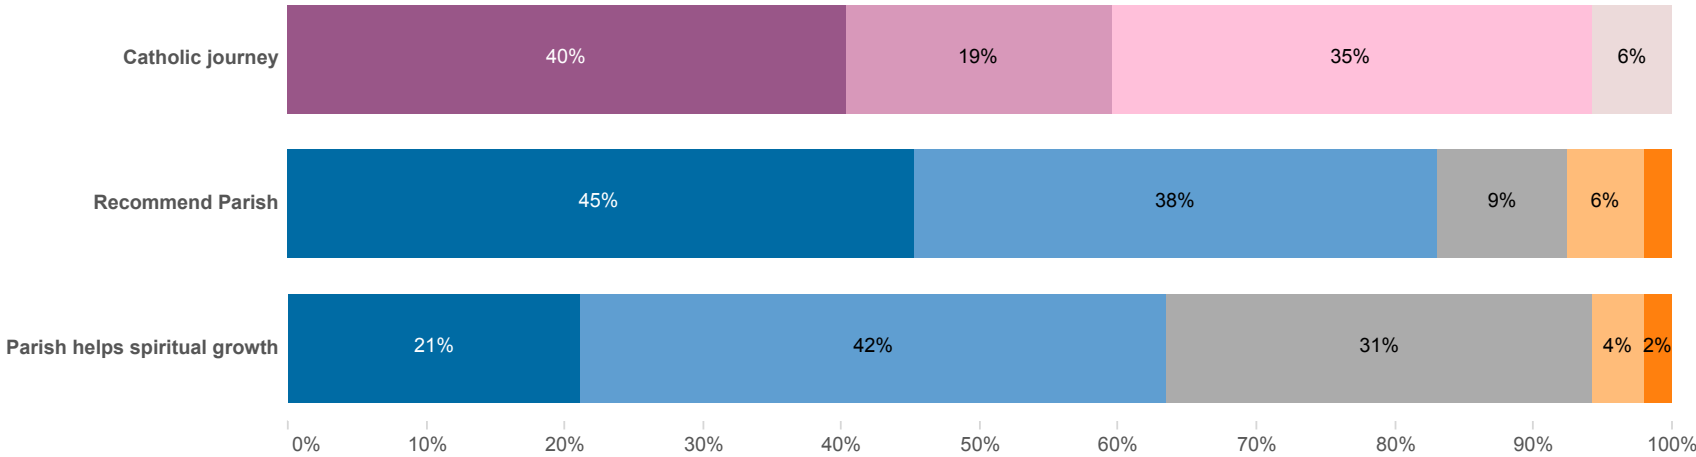

Disciple Maker Index (DMI) Data Visualizations & Findings

Parish Print Version

2016

High-level Dashboard

6746 Parish	Year	Generic Link	Paper Survey	Grand Total
	2016	21	35	56
	Grand Total	21	35	56

- Strongly Agree
- Personal relationship with Jesus Christ
- Agree
- Growing as disciple
- Neither Agree nor Disagree
- Practice Catholic faith
- Disagree
- Consider myself Catholic
- Strongly Disagree