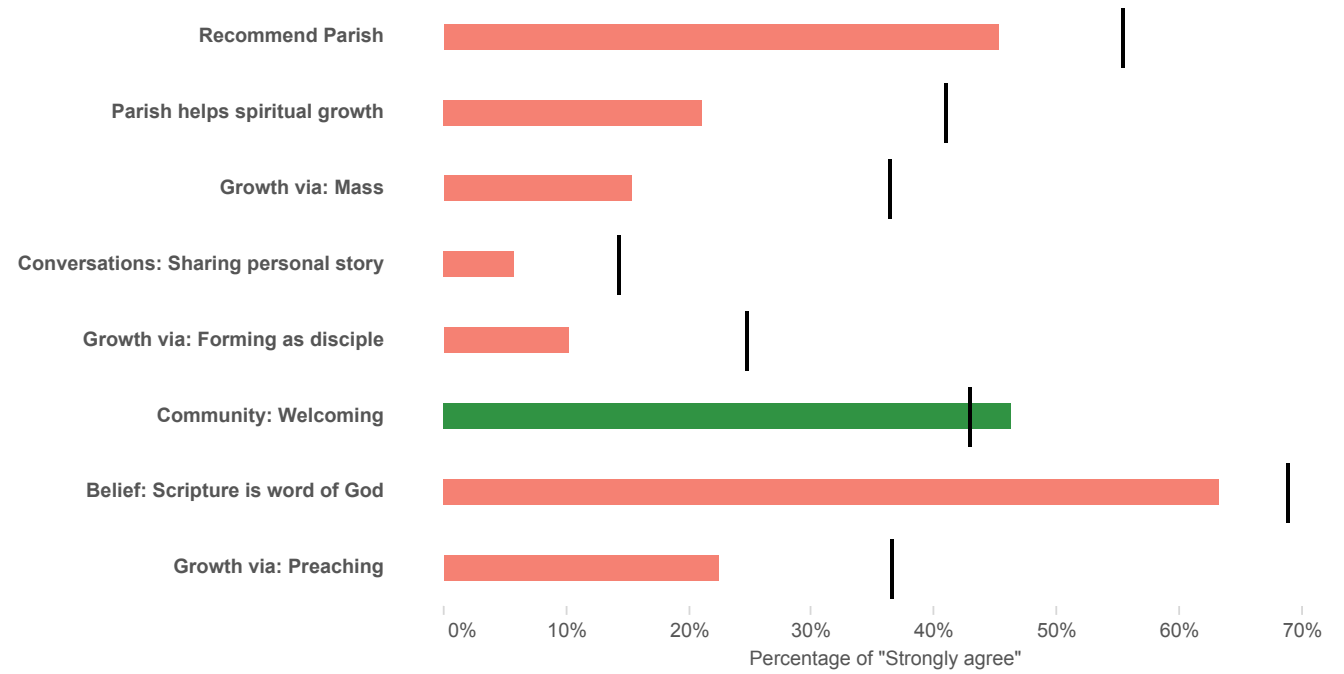

Statistical Significance

Statistical significance calculations comparing parish sample to all parishes (by 'Strongly Agree' percentage)

Level of Detail
Intermediate (bar chart)

☆ = Statistically significant

Higher
Lower