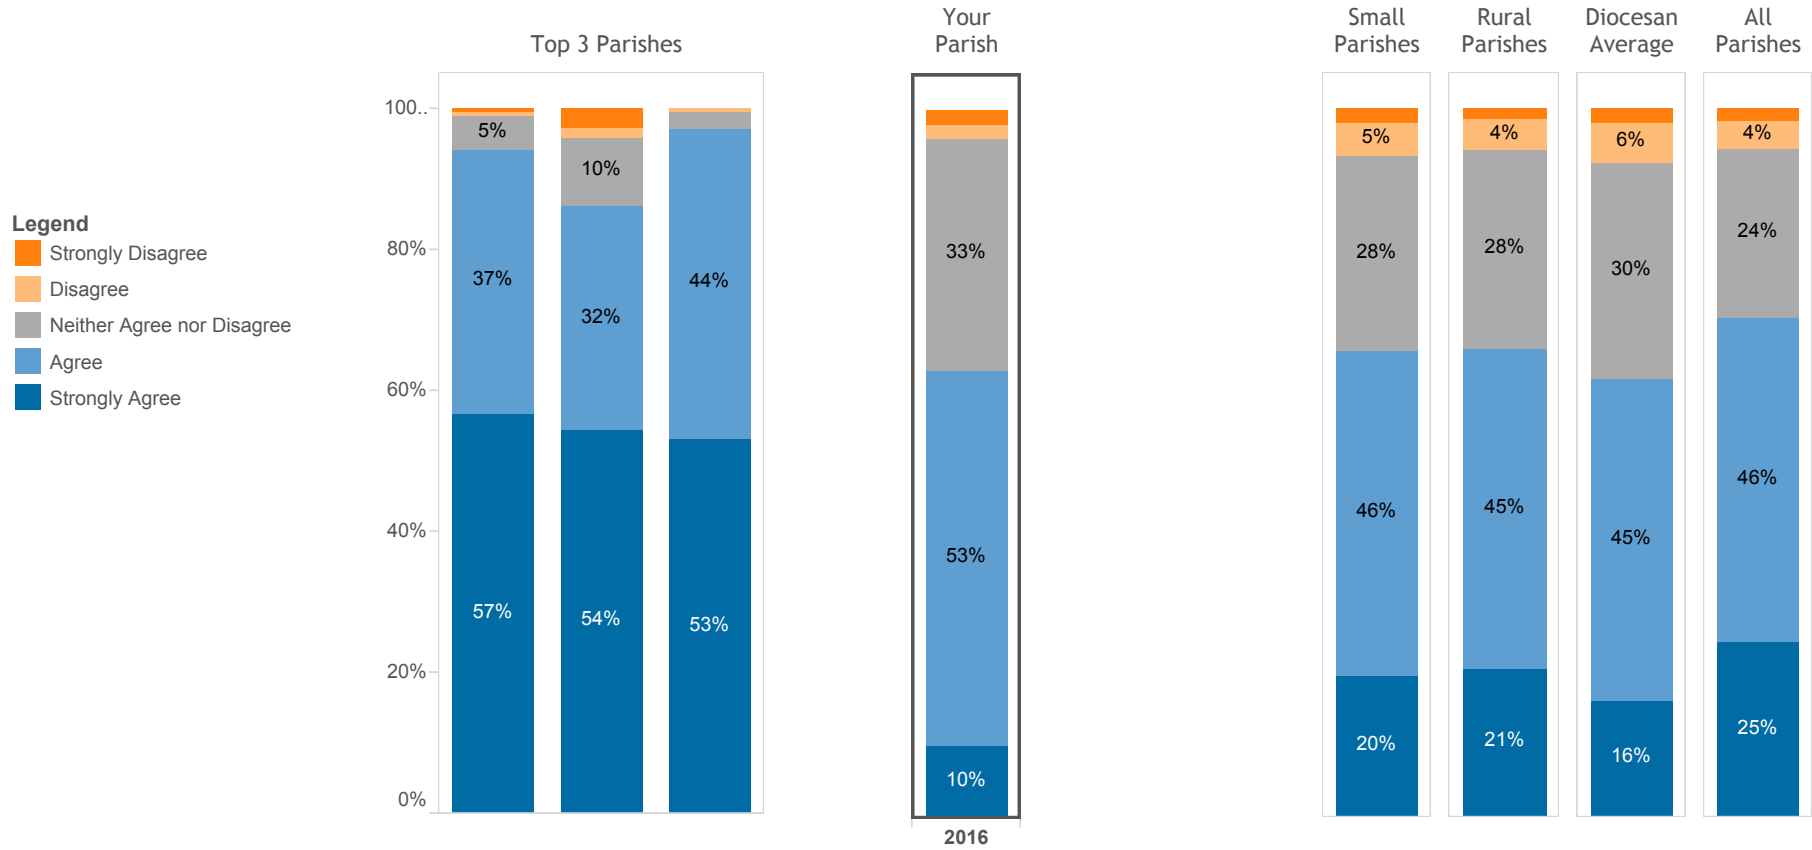

Parishioners Want to be Formed as Disciples

Being formed as a disciple is a driver for spiritual growth

Survey Item:

"The parish helps me grow spiritually by...Forming me as a disciple of Jesus Christ"