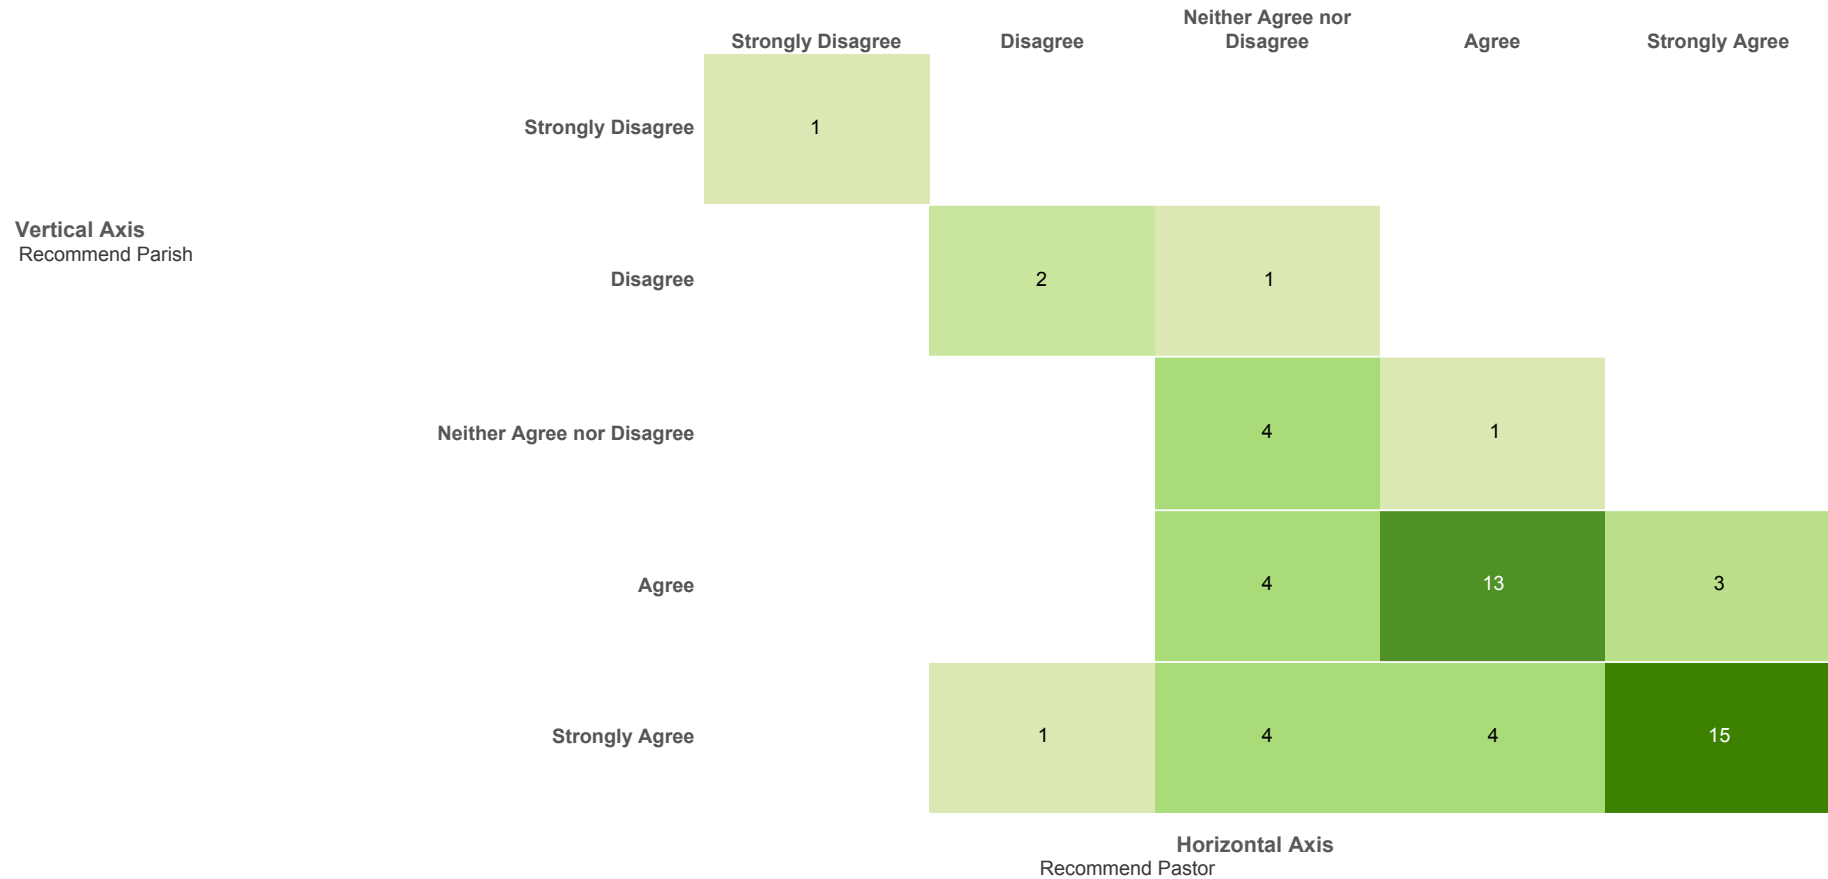

Survey Item:

"In the past year... Invited someone to join me for Mass"

Cross Tabulation Bar Chart

Select two questions from the drop down menus along each axis to compare two survey items against each other.

Select two survey items to compare from the drop down menus along each axis. Color magnitudes represent the number of responses.

Survey Items:

Vertical axis (rows): "I would recommend my parish to a friend"