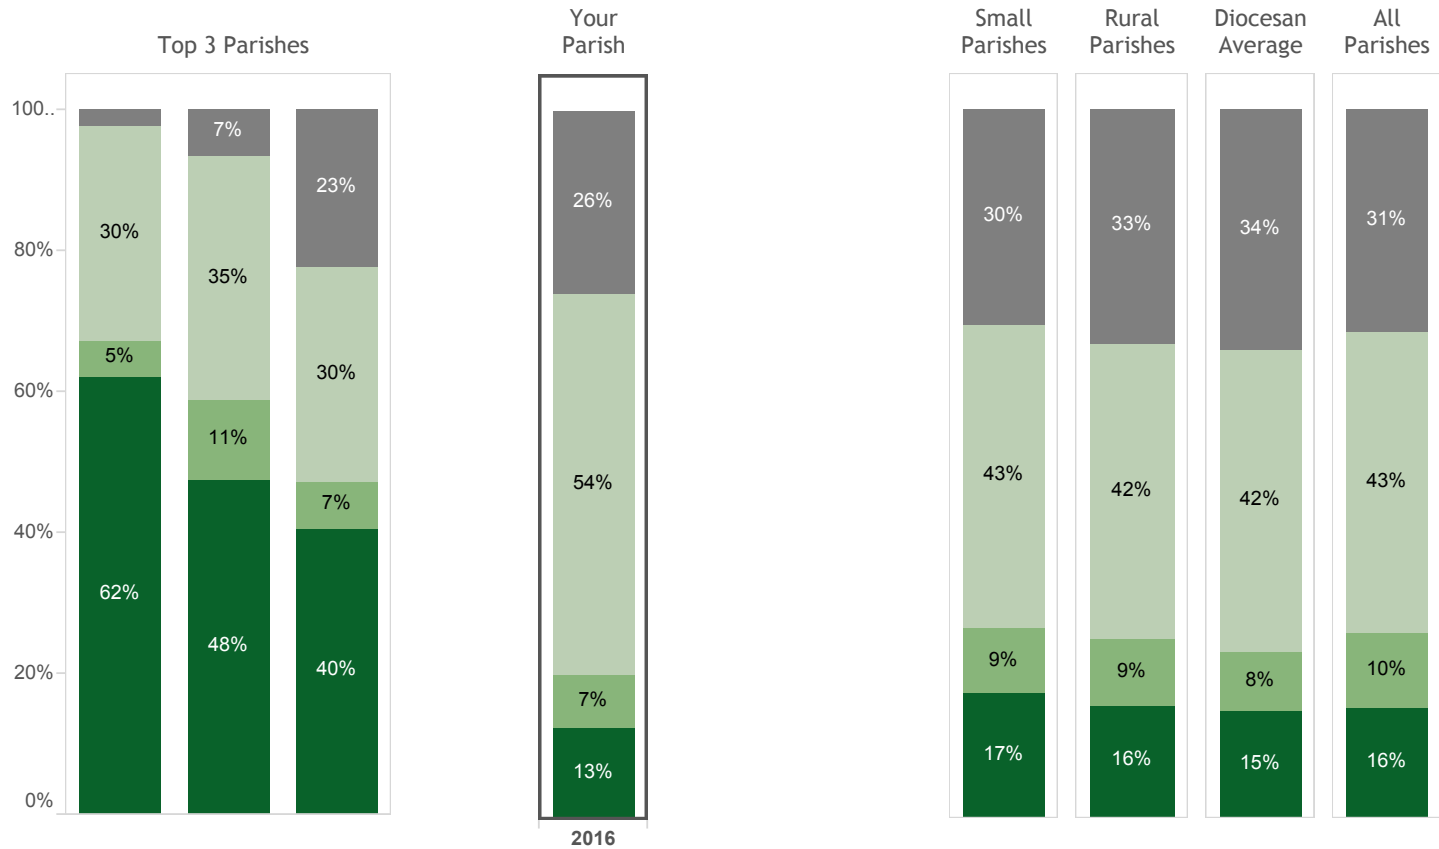

Catholic Leadership Institute
440 East Swedesford Road, Suite 3040
Wayne, PA 19087
P: 610-363-1315
F: 610-363-3731
info@catholicleaders.org

Pace of spiritual growth

Survey Item
Pace of spiritual growth

- Legend**
- In a period of spiritual decline
 - Stalled in my spiritual growth
 - Content staying right where I am spiritually
 - Growing at a steady, continued pace
 - Growing in my faith, but would like to grow more t..

Survey Item:

"Which of the following best describes the pace of your spiritual growth?"

Frequency: Invited someone to Mass

Survey Item
Frequency: Invited someone to Mass

- Legend**
- Never
 - Once or twice a year
 - Quarterly
 - Monthly or more often

Survey Item:

"In the past year... Invited someone to join me for Mass"

Cross Tabulation Bar Chart

Select two questions from the drop down menus along each axis to compare two survey items against each other.