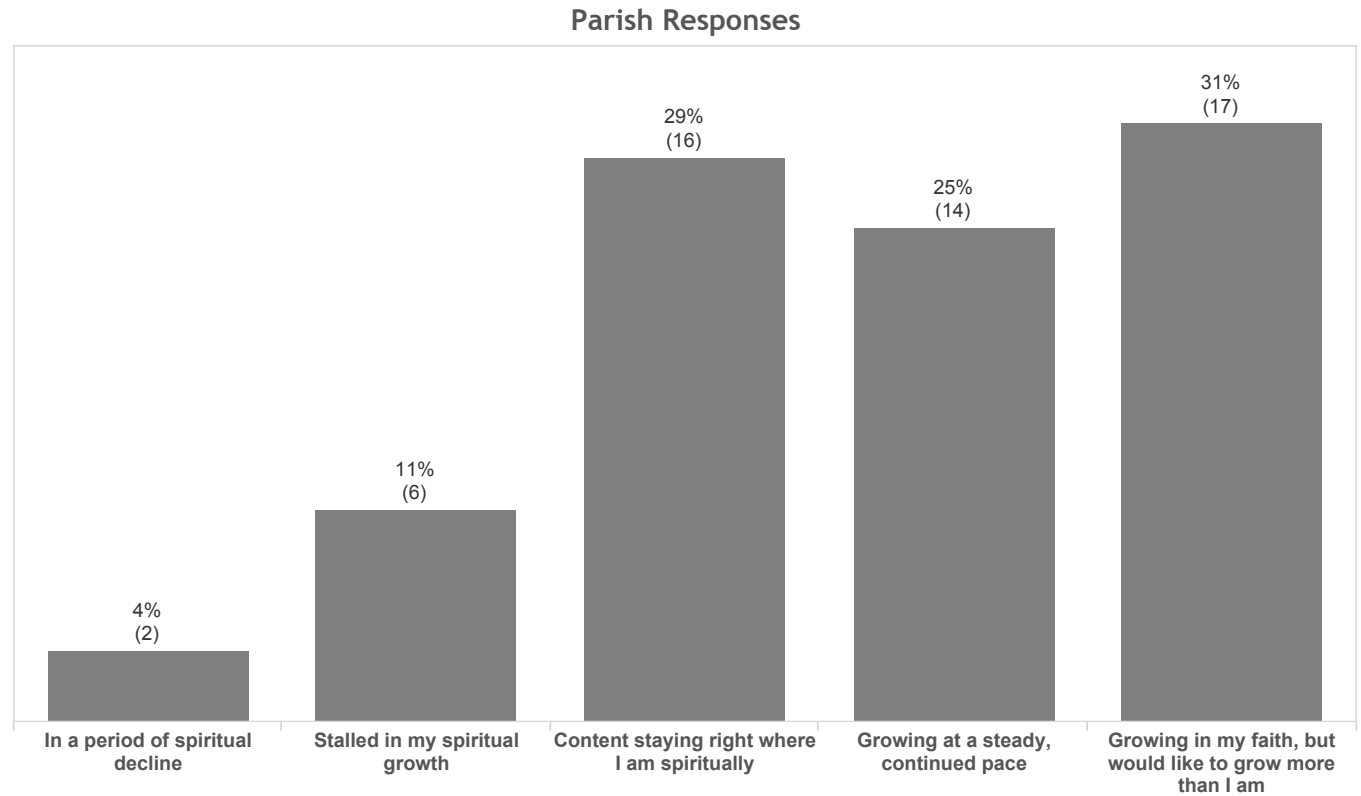

Pace of spiritual growth

Survey Item
Pace of spiritual growth

1. **Legend**
2. In a period of spiritual decline
   - Stalled in my spiritual growth
   - Content staying right where I am spiritually
   - Growing at a steady, continued pace
   - Growing in my faith, but would like to grow more t..

Survey Item:

"Which of the following best describes the pace of your spiritual growth?"