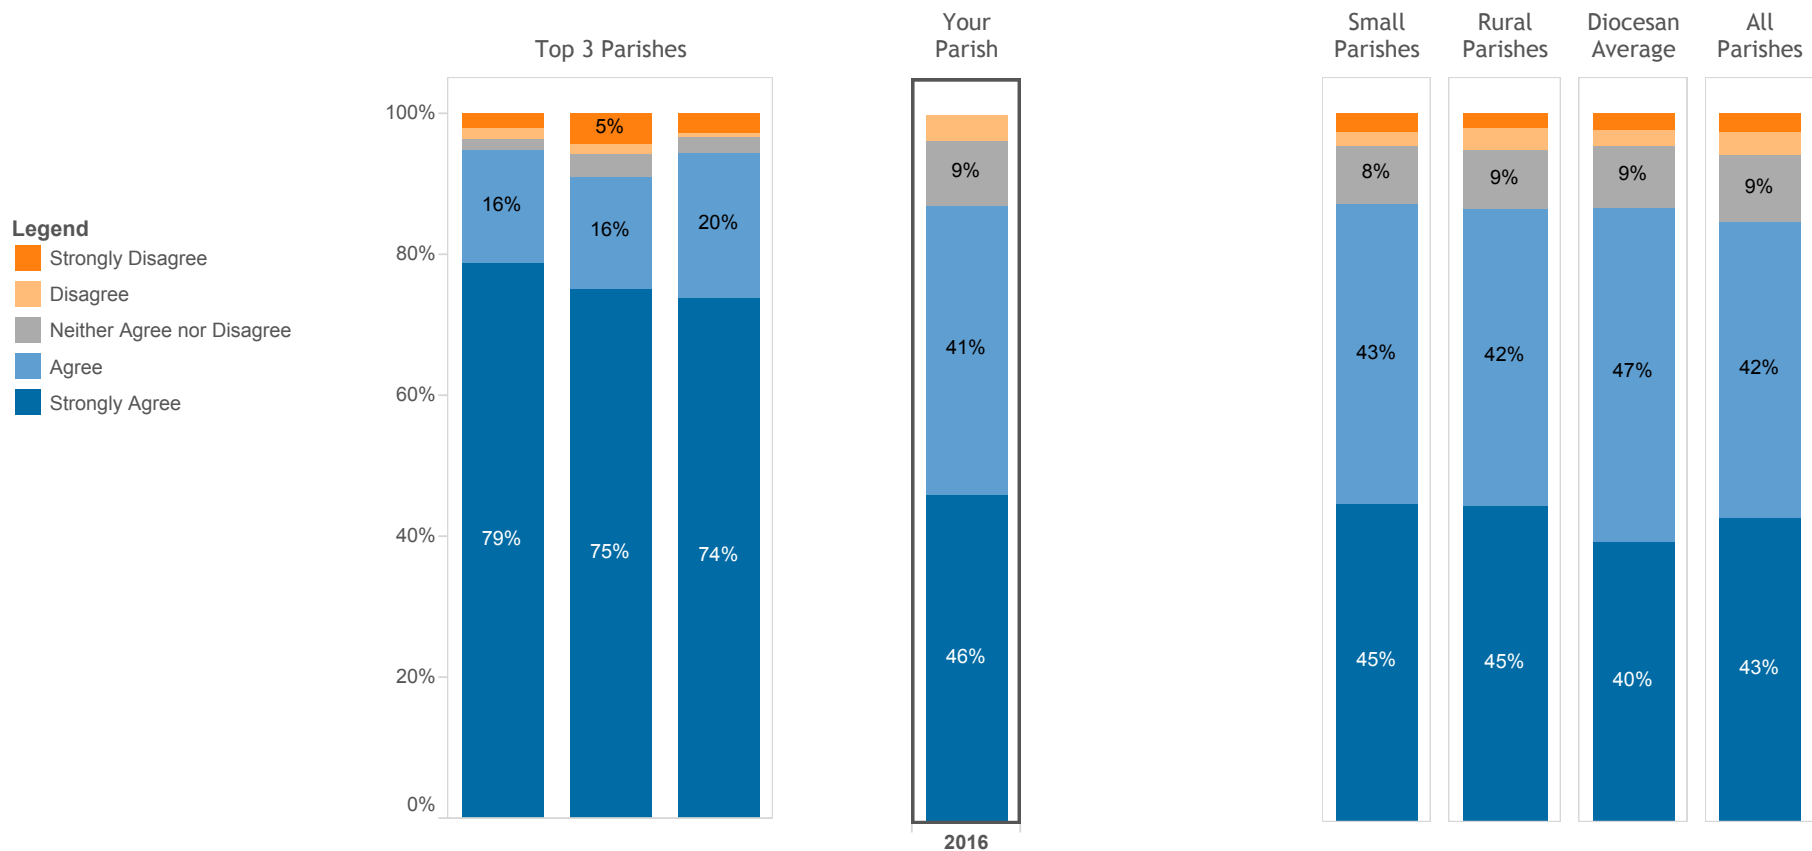

People Want to Connect and Belong to a Community

Those who responded strongly agree to feeling welcome and accepted by the parish are more likely to recommend the parish and to credit the parish with helping them grow spiritually. It also is a key differentiation between those reporting they do not practice the faith to those who do practice the faith.

Survey Item:

"The parish helps me connect with a local Catholic community by... Making me feel welcomed and accepted"