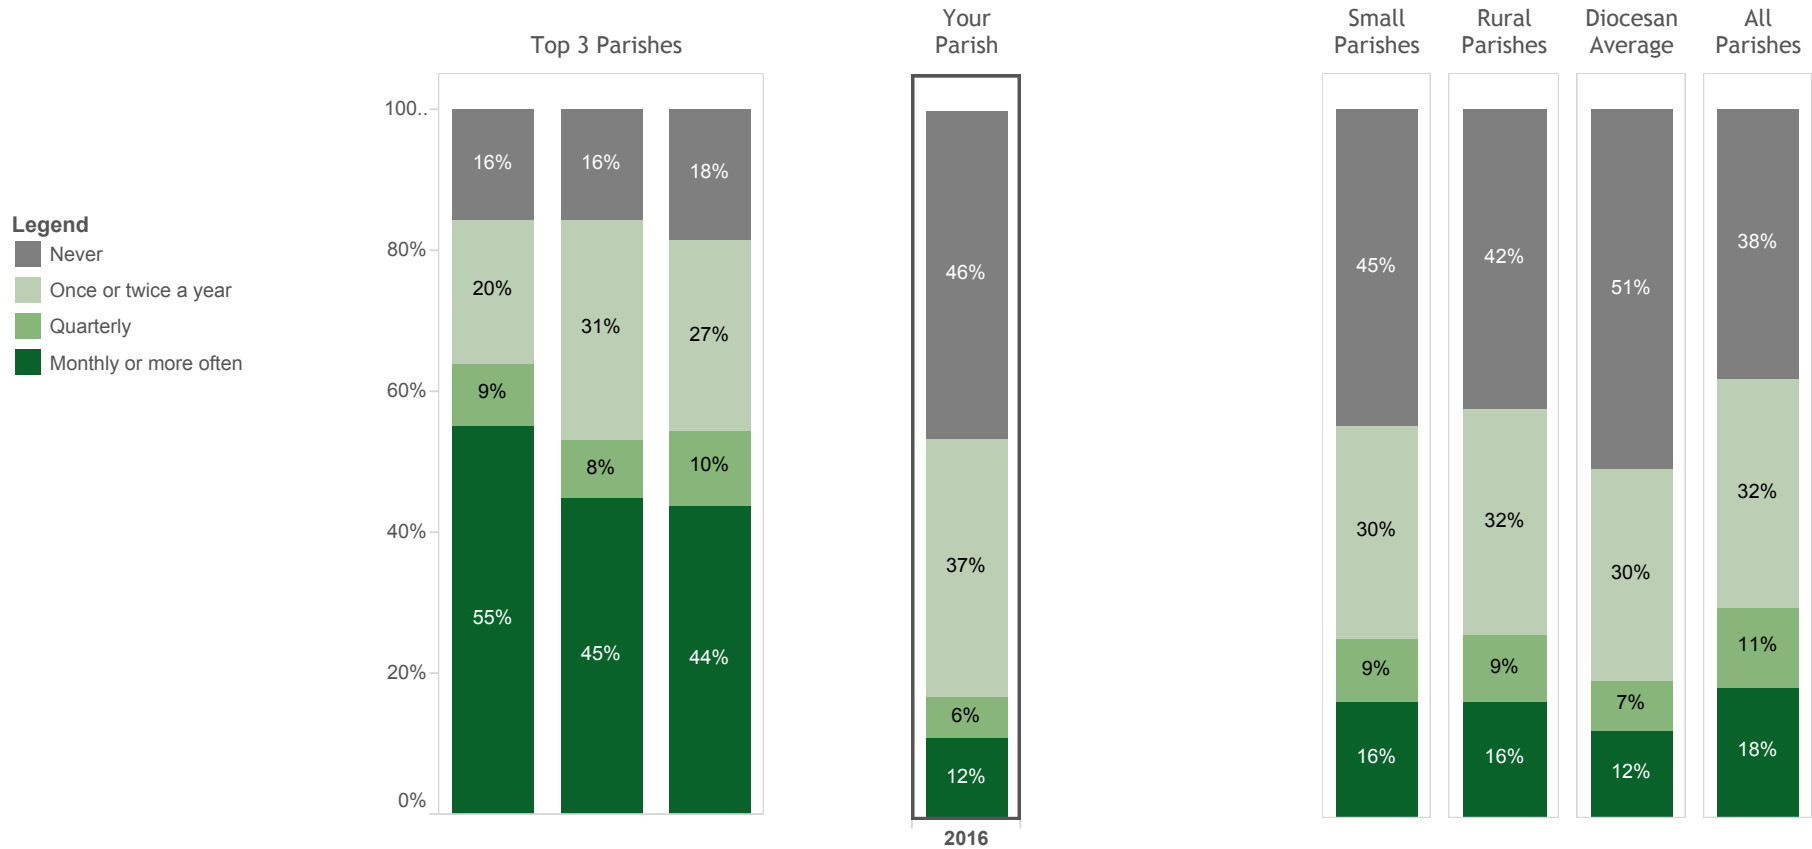

Catholic Parishes Equip Disciples to Share Their Personal Witness Story

Top factors that impact how frequently parishioners share their story: 1) how well the parish equips them to share their personal witness story, 2) how frequently they answer someone else's question about Church teaching, 3) their participation in pastoral counseling/spiritual direction, 4) how frequently they invite someone to parish activities, 5) how strongly they believe Scripture is the Word of God.

Survey Item:

"In the past year... Shared my personal witness story with another person"