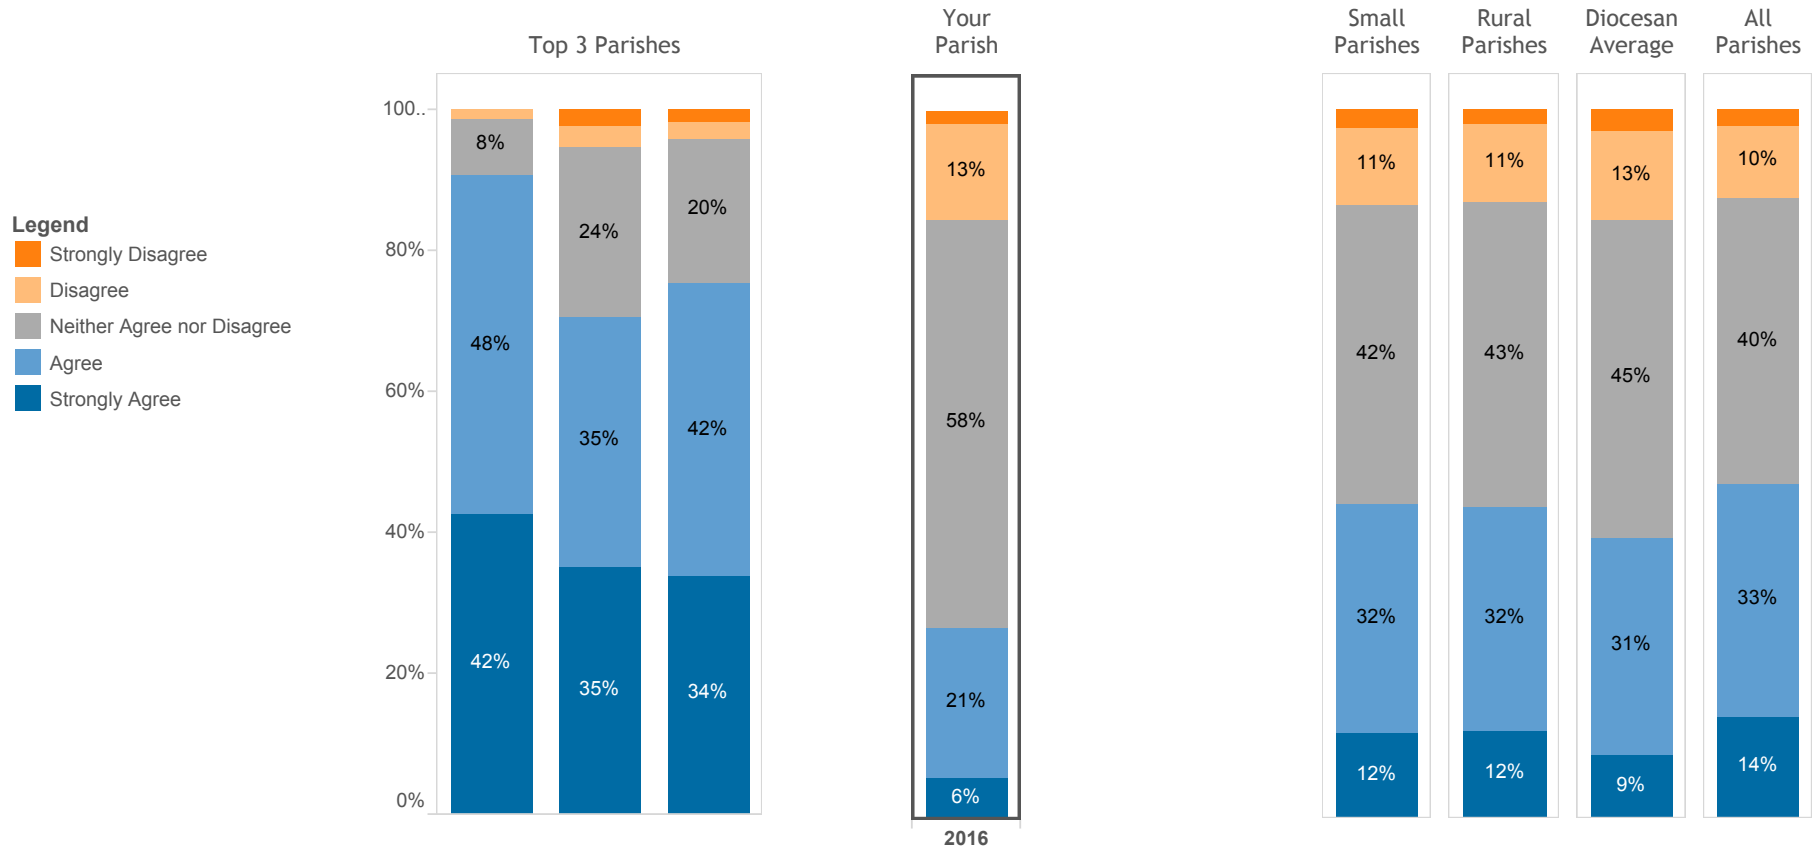

How Well Does the Parish Equip Parishioners to Share Their Personal Witness Story?

How the parish equips parishioners to share their personal story drives how frequently parishioners do so.

Survey Item:

"My parish equips me to have conversations about my faith with family and friends by...Teaching me how to share my personal witness story"